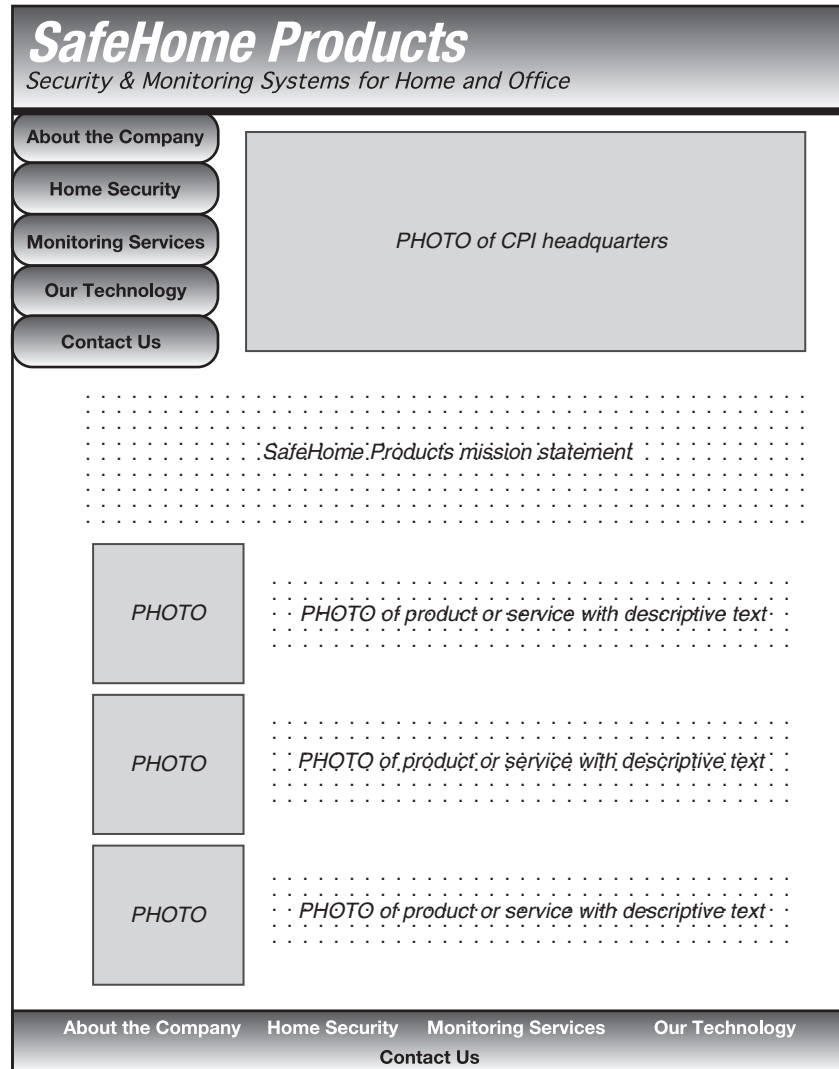

FIGURE 9.1

Home page preliminary design layout.

As a result of modifications suggested during the preliminary interface design review, the WebE team produces a new home page interface design,⁴ as illustrated in Figure 9.1.

⁴ Recall that we noted that the preliminary interface design (Figure 7.9) would likely change as the WebE team moved further into design.